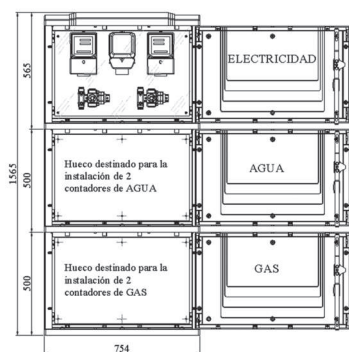

MODULARITY

The enclosures can be connected together to assemble LV switchgear and controlgear pillars.

Comprehensive range of pedestals available for all our Safybox-ART cabinets.

SAFYBOX ART IP-43/55, IK10