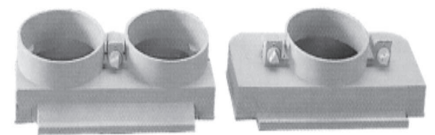

### CONNECTING FLANGES

Part No.	Description	Dim. (mm.)	Price Euros	Weight
BA-20-cj	Connecting Flange with gasket and screws	132X104X23	7,02	0,12
BA-30-cj	Connecting Flange with gasket and screws	222X104X23	7,96	0,15
BA-40-cj	Connecting Flange with gasket and screws	312X104X23	9,84	0,19

### DEPTH EXTENSIONS

Part No.	Description	Price Euros	Weight
RE-63	Depth Extension for CA-63	85,70	1,43
RE-64	Depth Extension for CA-64	98,00	1,55
RE-66	Depth Extension for CA-66	159,93	3,94

RE-63

### CABLE ENTRY FLANGES

Part No.	Description	Price Euros	Weight
BPD-03	Double Split Cable flange	11,17	0,29
BPS-03	Split Cable flange	10,23	0,32
CC-03-cj	Blind Cable enclosure opening No.3	18,62	0,60
CC-04-cj	Blind Cable enclosure opening No.4	21,19	0,82
CCPD-03	Double Split Cable Enclosure	17,05	0,55
CCPS-03	Split Cable Enclosure	17,05	0,50
DON-45	Rubber Grommet	5,15	0,11