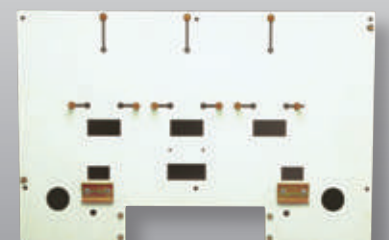

Special Mounting Plates