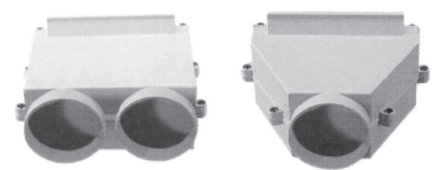

CCPD-03

CCPS-03